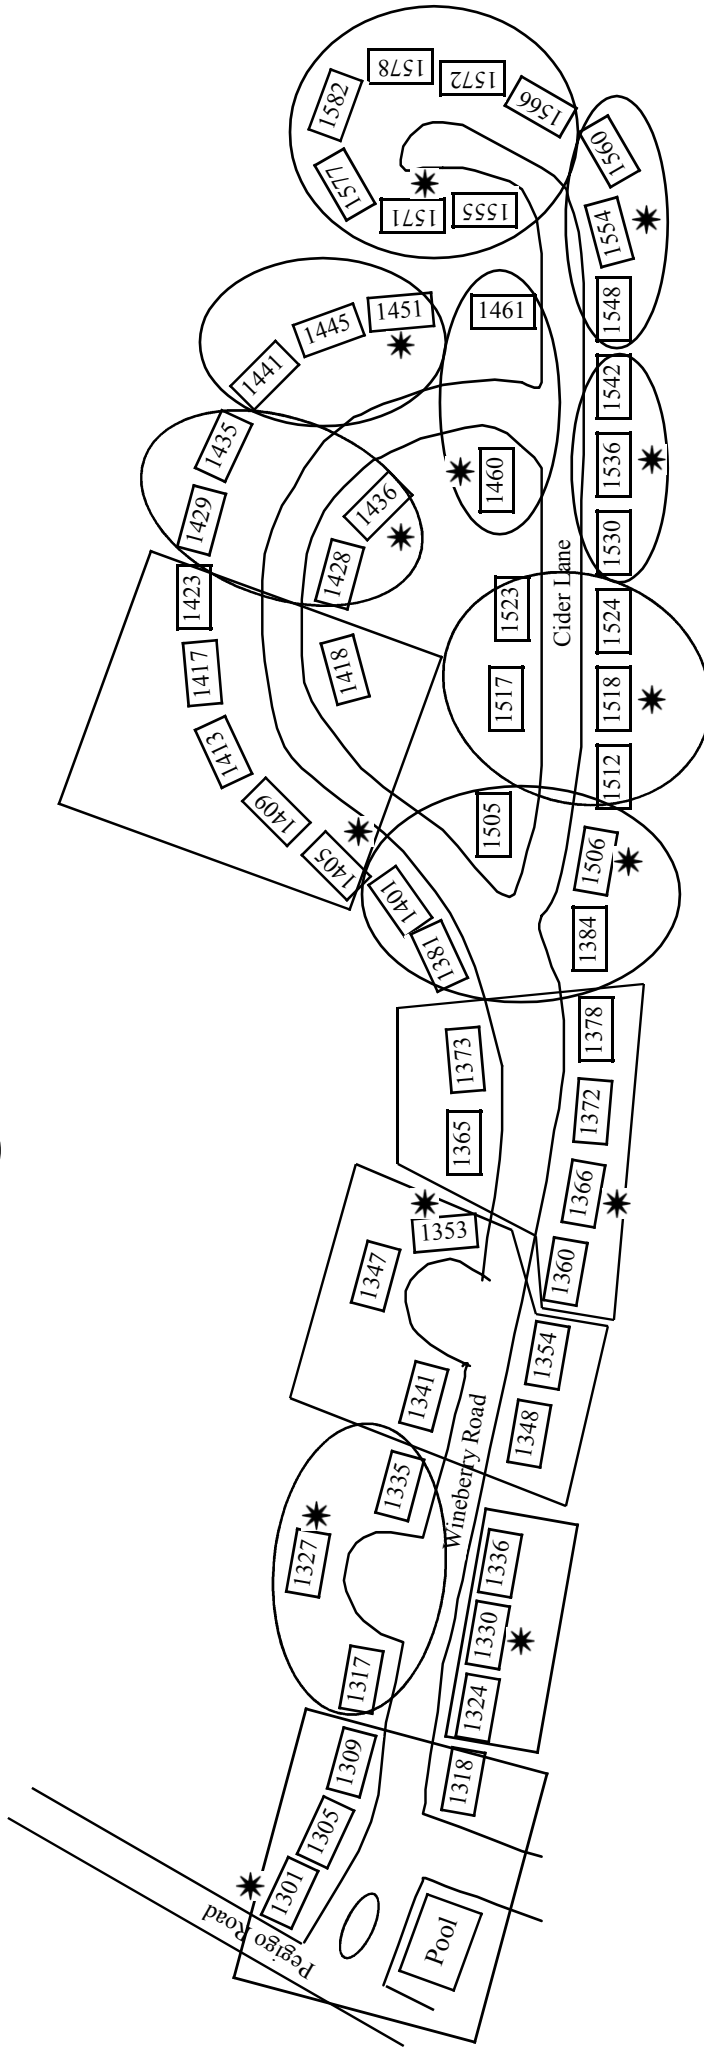

# Teagues Grove

\* = Neighborhood Watch Block Captain

As of 2/4/06